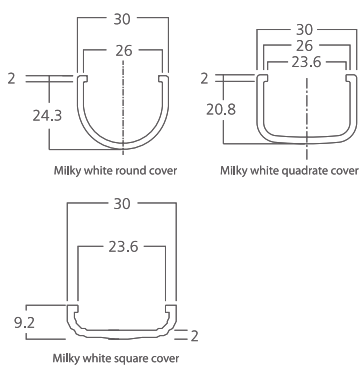

Pixel LIGHT FORSA

DMX 512 **RDM** **IP67**
OUTDOOR RATED

silver
Extruded aluminium

355 110
LED Power **24V - 4.5 W** Colour Temp **RGB** Luminous **95 lm**

LIGHT DISTRIBUTION