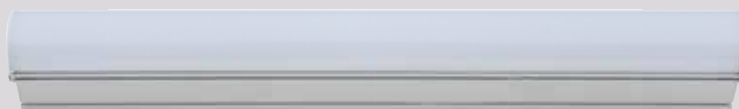

Pixel LIGHT FORSA

DMX 512 **RDM** **IP67**
OUTDOOR RATED

silver
Extruded aluminium

355 110
LED Power **24V - 4.5 W** Colour Temp **RGB** Luminous **95 lm**

LIGHT DISTRIBUTION